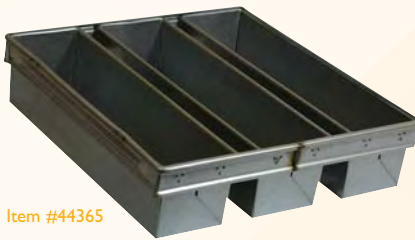

Item #44685

Item #44365